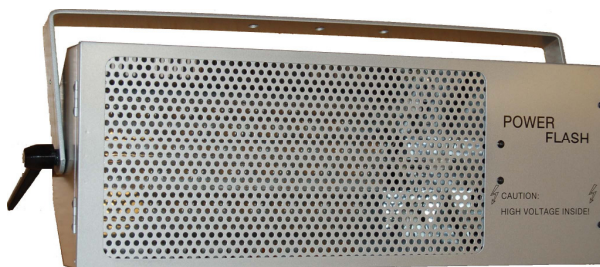

Inferno Strobocop

Light Barrier

Inferno Strobocop is the next generation of Security Strobe. It is designed to produce a blinding effect and reduce the sense of locality in dark spaces. The intruder stops already in the door. The burglary results in just an attempted burglary.

Inferno Strobocop is with advantage combined with Inferno Sound Barriers for maximum effect, but can be used as a stand-alone security device.

- **Intensive irregular flashlight**
- **Hard to see - hard to take**
- **Reduces sense of locality**
- **Work with all alarm systems**

Installation of the Inferno Strobocop cheats the intruder of the few minutes that could be used between alarm activation and arrival of security or police, protecting the secured areas for that crucial period of time .

The patented irregular flashes, produced by Inferno Strobocop, reduce the judgement of distance and the sense of locality. It's hard in dark spaces to successfully carry out the burglary.

Flash intensity	7 - 12 flashes/s, irregular
Dimensions	B = 620 mm H = 240 mm D = 200 mm
Weight	5 kg
Power	230V, 50/60 Hz 1500 W
Fuse	10 A