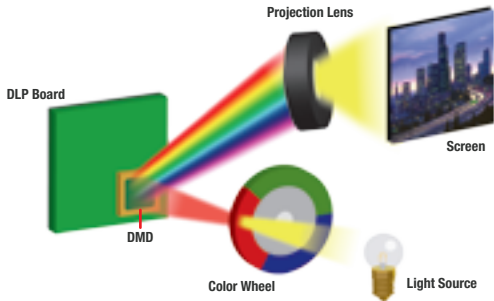

Advanced DLP® Technology