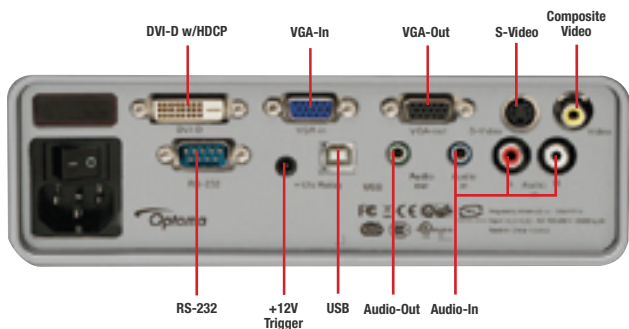

 **Optoma**

www.OptomaUSA.com

Advanced DLP® Technology

Remote Control

I/O Ports

Specifications

Display Technology:	Single 0.7" DDR DLP® Technology by Texas Instruments
Resolution:	XGA (1024 x 768)
Maximum Resolution:	SXGA+ (1400 x 1050)
Brightness (Typical):	3000 Lumens
Contrast Ratio:	2300:1 (Full On/Full Off)
Lamp Life (Bright/STD/ECO):	2000/3000/4000 Hours
Lamp Type:	230W SHP
Image Size (Diagonal):	27.5" to 306" (0.7 to 7.8 m)
Noise Level (Bright/STD/ECO):	33dB/30dB/28dB
Remote Control:	Fully Featured IR Remote with Laser Pointer and Mouse
Monitor Loop Through:	D-Sub 15 VGA Output (Functional in Both Normal and Standby Modes)
Throw Ratio:	1.8 to 2.1:1 (Distance/Width)
Projection Distance:	3.2' to 32.8' (1.5 to 12 m)
Computer Compatibility:	SXGA+, SXGA, XGA, SVGA, VGA, PC & Macintosh Compatible
Video Compatibility:	NTSC (M, 3.58/4.43 MHz), PAL (B, D, G, H, I), SECAM (B, D, G, K, K1, L), HDTV (480p, 576p, 720p, 1080i)
Aspect Ratio:	Native 4:3; 16:9 Compatible
Projection Lens:	F=2.6~2.81, f=26.01~29.84mm; 1.15:1 Manual Zoom
Audio:	One Internal 3-Watt Speaker
Weight:	7.3 lbs (3.3 kg)
Dimensions (W x H x D):	11.81" x 3.46" x 9.61" (300 x 100.5 x 244 mm)
Keystone Correction:	± 15° Vertical
Vertical Refresh Rate:	50 - 85 Hz
Power Supply:	AC Input 100-240V, 50-60Hz
Power Consumption:	290W, <5W Standby Power
Operating Temperature:	Operating: 5 to 35°C, 80% Humidity (Max) Storage: -20 - 60°C, 80% Humidity (Max)
Displayable Colors:	16.7 Million, 256 Shades of Gray
Projection Method:	Front, Rear, Ceiling Mount, Table Top
Uniformity:	85%
Security:	One Kensington® Lock Port
I/O Connectors:	VGA-In, DVI-D w/HDCP Composite Video, S-Video, Two Audio-In (RCA & Mini-Din), USB, RS-232, VGA-Out, Audio-Out, +12V Trigger
Standard Accessories:	AC Power Cord, VGA to VGA Cable, Composite Cable, Remote Control, Batteries for Remote, Lens Cap, Carrying Case, CD-ROM User's Manual, Quick Start Guide and Warranty Card
Optional Accessories:	Bering Ceiling Mount, DVI to HDMI Adapter, Gold Service Warranty and GrayWolfII™ Series Screens
Warranty:	1 Year Limited Parts and Labor, 90 Days on Lamp
UPC:	796435 11 125 0